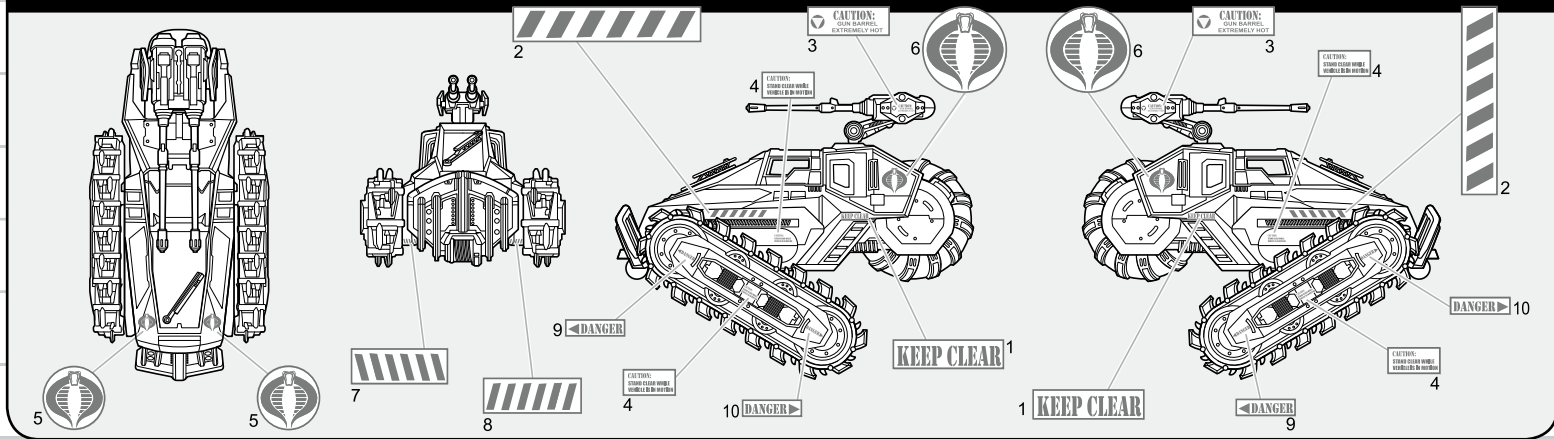

GI JOE

COBRA ICE CUTTER™

SOME ASSEMBLY REQUIRED. NO TOOLS NEEDED.

WARNING:

CHOKING HAZARD—Small parts.
Not for children under 3 years.

AGES 4+

21240/24725 ASST.

ASSEMBLY:

PEEL AND APPLY LABELS AS SHOWN.

SOME POSES MAY REQUIRE HAND SUPPORT. PRODUCT AND COLORS MAY VARY.
 © 2010 HASBRO. ALL RIGHTS RESERVED. TM & ® DENOTE U.S. TRADEMARKS.

P/N 7080510000

Not suitable for children under 3 years because of small parts - choking hazard.