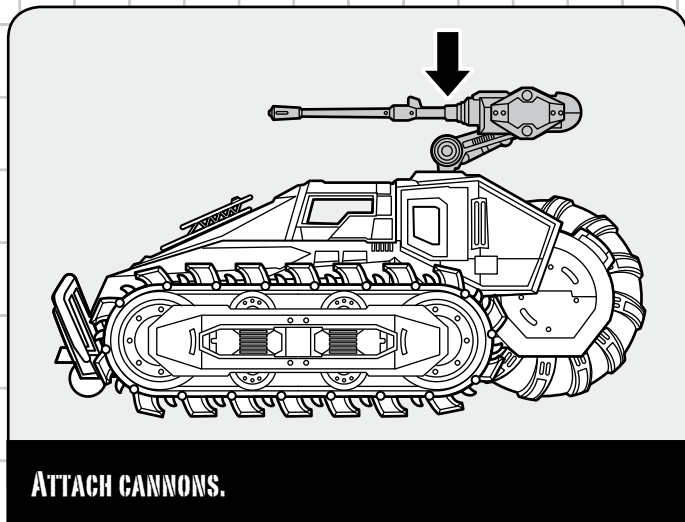

GI JOE

COBRA ICE CUTTER™

SOME ASSEMBLY REQUIRED. NO TOOLS NEEDED.

WARNING:

CHOKING HAZARD—Small parts.
Not for children under 3 years.

AGES 4+

21240/24725 ASST.

ASSEMBLY: