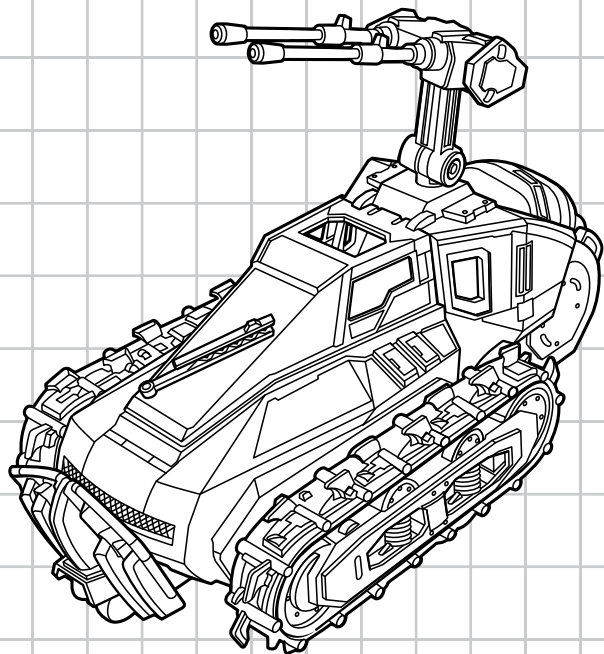

GI JOE

COBRA ICE CUTTER™

SOME ASSEMBLY REQUIRED. NO TOOLS NEEDED.

WARNING:

CHOKING HAZARD—Small parts.
Not for children under 3 years.

AGES 4+

21240/24725 ASST.

ASSEMBLY:

PEEL AND APPLY LABELS AS SHOWN.

SOME POSES MAY REQUIRE HAND SUPPORT. PRODUCT AND COLORS MAY VARY.
 © 2010 HASBRO. ALL RIGHTS RESERVED. TM & ® DENOTE U.S. TRADEMARKS.

P/N 7080510000

Not suitable for children under 3 years because of small parts - choking hazard.