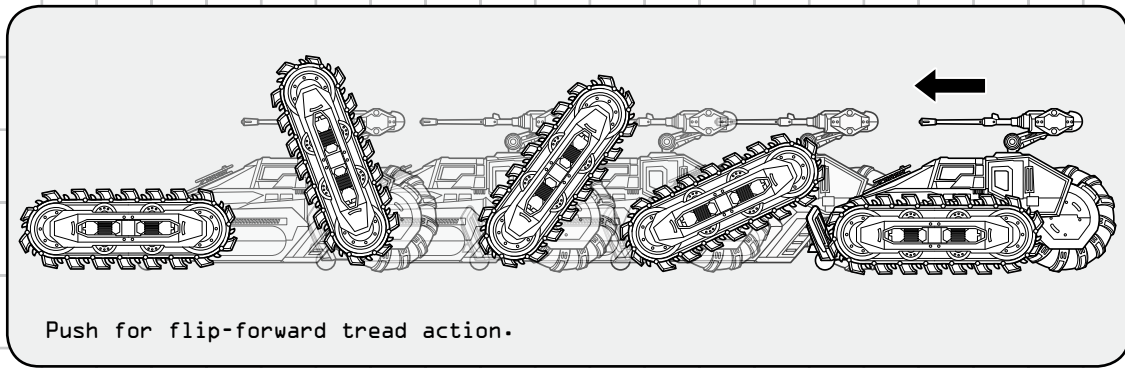

GI JOE

COBRA ICE CUTTER™

SOME ASSEMBLY REQUIRED. NO TOOLS NEEDED.

WARNING:

CHOKING HAZARD—Small parts.
Not for children under 3 years.

AGES 4+

21240/24725 ASST.

ASSEMBLY:

PEEL AND APPLY LABELS AS SHOWN.

SOME POSES MAY REQUIRE HAND SUPPORT. PRODUCT AND COLORS MAY VARY.
 © 2010 HASBRO. ALL RIGHTS RESERVED. TM & ® DENOTE U.S. TRADEMARKS.

P/N 7080510000

Not suitable for children under 3 years because of small parts - choking hazard.